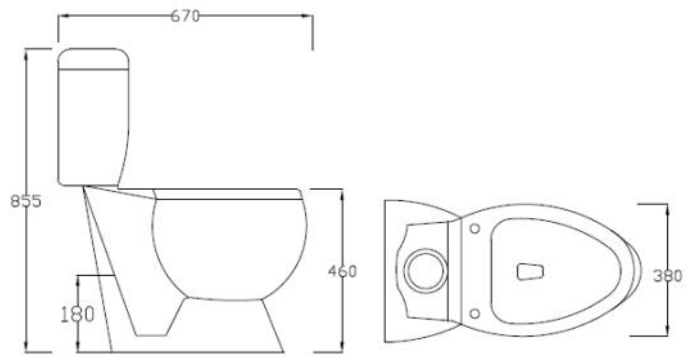

Comfort High Pan & Seat

€239.00

Comfort Cistern Lever Flush

€173.00

Comfort Cistern Dual Button Flush

€173.00