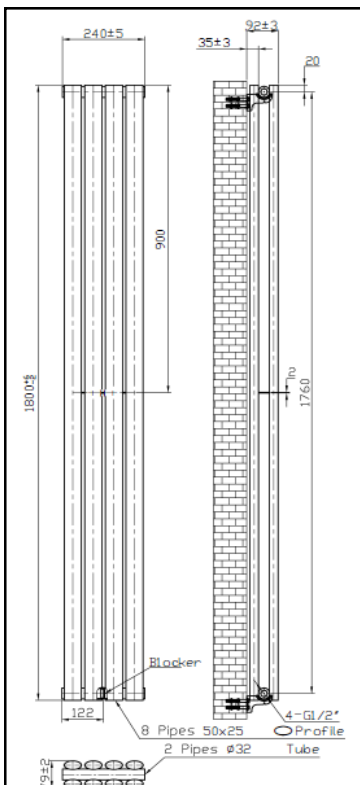

Fahrenheit Vertical Radiators

€62.00

Code	Height	Width	Columns	Colour	BTU @T62	Price
VRW182	1800	240	8	White	3893	€492.00
VRW184	1800	472	16	White	6520	€559.00
VRW186	1800	590	20	White	9403	€746.00

1800 x 240

Pipe centre out from wall allow 50mm (+/-5mm)

Radiator depth from wall (inc bracket) to front of rad 90mm (+/-5mm)