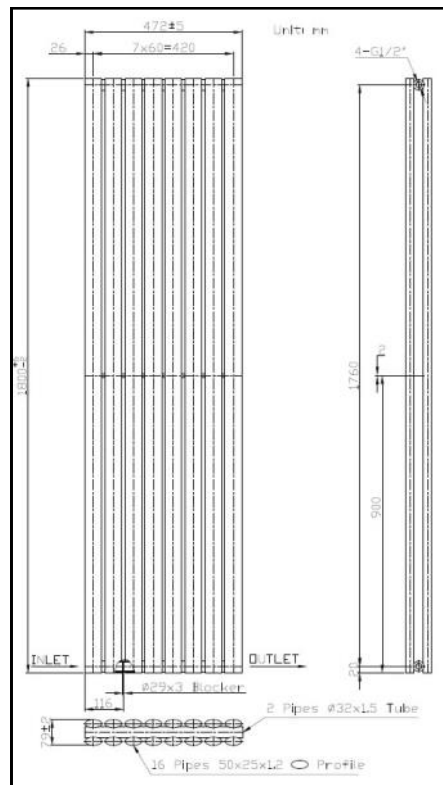

Fahrenheit Vertical Radiators

€62.00

Code	Height	Width	Columns	Colour	BTU @T62	Price
VRW182	1800	240	8	White	3893	€492.00
VRW184	1800	472	16	White	6520	€559.00
VRW186	1800	590	20	White	9403	€746.00

1800 x 472

Pipe centre out from wall allow 50mm (+/-5mm)

Radiator depth from wall (inc bracket) to front of rad 90mm (+/-5mm)