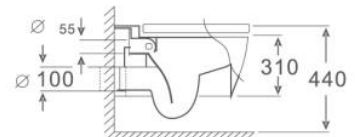

€338.00

Black
IISERIES

Rimless Technology

Dubh Black Rimless Wall Pan & Seat

€640.00

Wall Hanging Frames

PO1 San11 €69.00
Dual Flush Plate
 Matt Chrome

PO2 San11 €104.00
Dual Flush Plate
 Matt Black