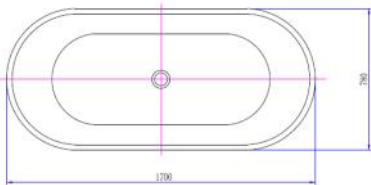

FSB -04 Valencia
Double Ended Bath

FSB -03 Malaga
Double Ended Bath

FSB -06 Granada
Double Ended Bath