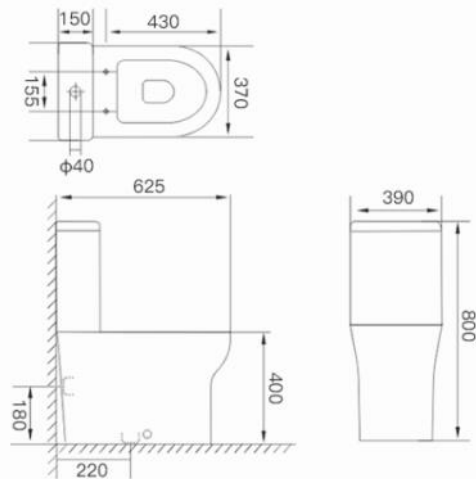

Metro Rimless Pan & Seat

€271.00

Metro Cistern Dual Button Flush

€136.00