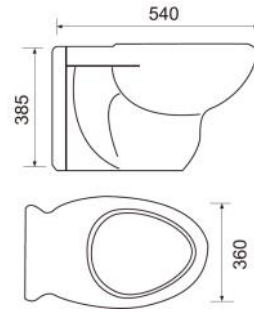

Wall Hung Toilets

Rimless Technology

€205.00

Rimless Technology

€338.00

Black
IISERIES

Rimless Technology

€640.00