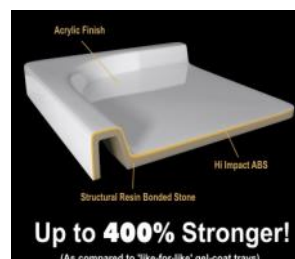

Code	Size (mm)	Waste Position	Price
OC-80Q	800 x 800 Quad		€281.00
OC-90Q	900 x 900 Quad		€281.00
OC-10Q	1000 x 1000 Quad		€350.00