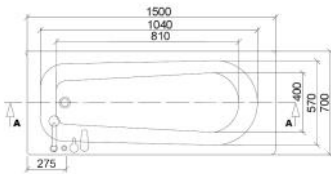

Sidney 1500 x 700