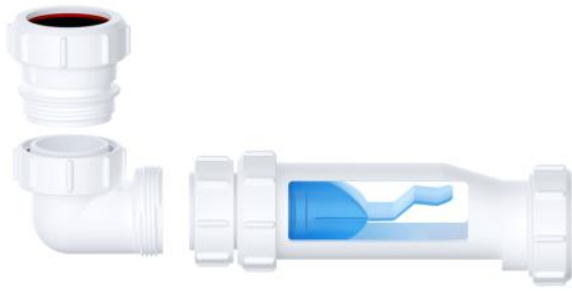

**FSB -02 Cordoba Double Slipper Double Ended Bath
(including click clack waste & overflow)**

Size: 1780x800x580mm

€1,976.00

*Note: can not be drilled for tap holes

Suitable for all
freestanding baths

HEP20 Magna Low Profile Bath Trap