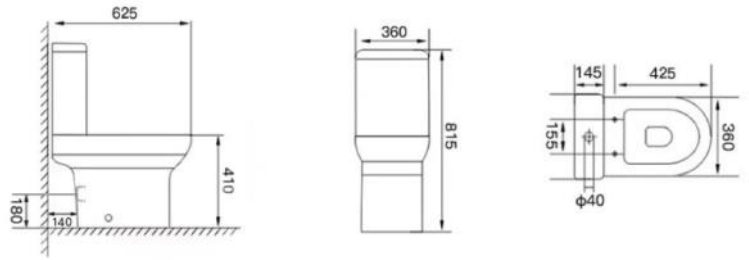

Rimless Technology

Short Projection

Compact Rimless Pan & Seat

€313.00

Compact Cistern Dual Button Flush

€173.00