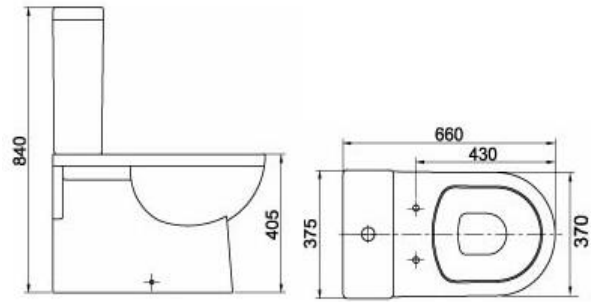

**Rimless
Technology**

**Short
Projection**

Nero Comfort Height Rimless Pan & Seat

€338.00

Nero Cistern Dual Button Flush

€173.00

Fully Shrouded Toilets

Rimless Technology