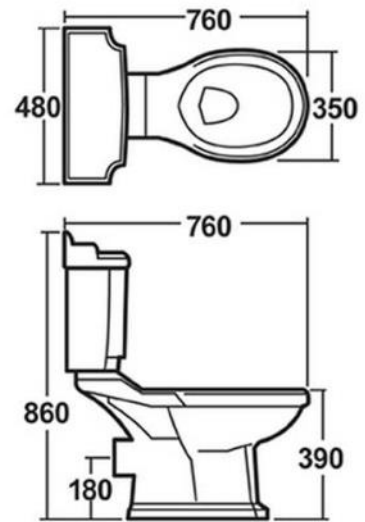

Evo Rimless Pan & Seat

€173.00

Evo Cistern Dual Button Flush

€119.00

Open Back Toilets

**Dual Flush
Lever**

Victoria Pan & Seat

€187.00