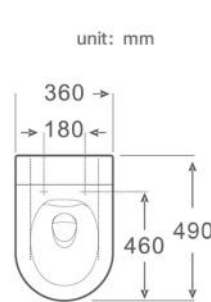

Dubh Black Rimless Wall Pan & Seat

€640.00