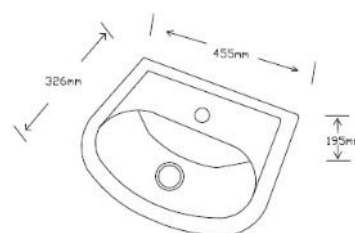

Close Couple Doc M Pack

Matrix Close Coupled Rimless Doc M Pack — Lever Flush

Each pack comprises of:

- 470mm Raised Height Rimless Pan
- Wash Basin 455mm & Brackets
- Swing Arm 760mm
- Toilet Ring Seat
- Lever Flush Cistern & Fittings
- 4 x 600mm Grab Rail Pack
- Sequential Basin Mixer
- Bottle Trap & Waste

CE Compliant and fully WRAS Approved.

Complete Pack Price:

€1,071.00