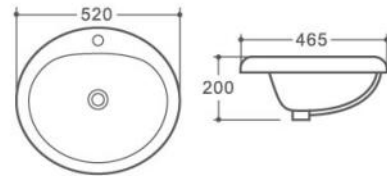

Drop-in Counter Basin (1 tap hole)

€153.00