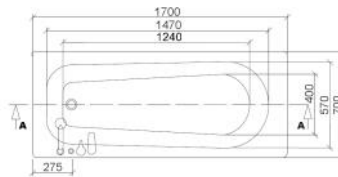

Cara 1700 x 700