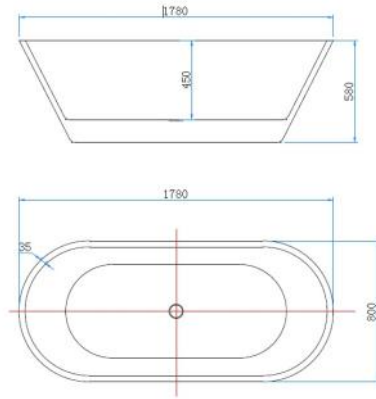

FSB -02 Cordoba
Double Ended Bath