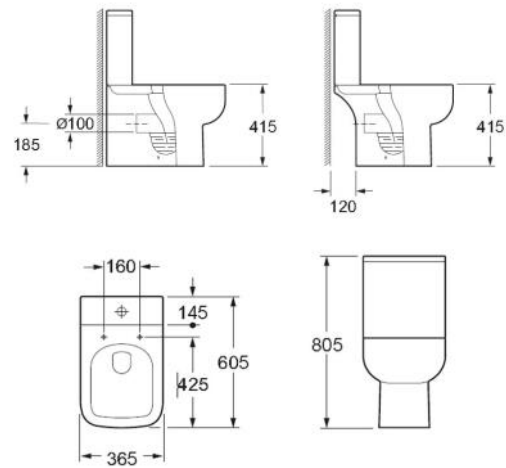

Nero Rimless Pan & Seat

€313.00

Nero Cistern Dual Button Flush

€173.00