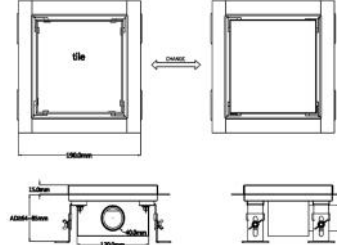

Wetroom Floor Drains

Two-sided grid,
stainless steel or tileable.

€96.00

€13.00

Two-sided grid, stainless steel
or tileable.

€296.00

LD700 Linear Floor Drain 700mm

€308.00

LD1000 Linear Floor Drain 1000mm

€342.00