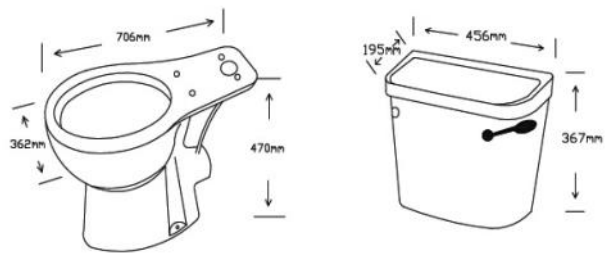

€338.00
€222.00

Comfort High Toilets

Open Back

Comfort High Pan & Seat
Comfort Cistern Lever Flush

€239.00
€173.00

Rimless Technology

Open Back

Comfort Height Low Level Rimless Pan (no seat included)
Comfort Low Level Cistern