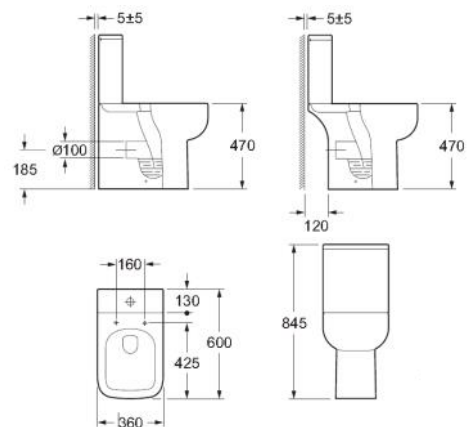

Nero Comfort Height Rimless Pan & Seat
Nero Cistern Dual Button Flush

€338.00
€173.00