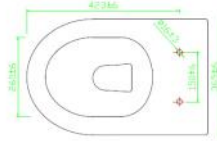

Zoe Rimless Wall Pan & Seat

€338.00