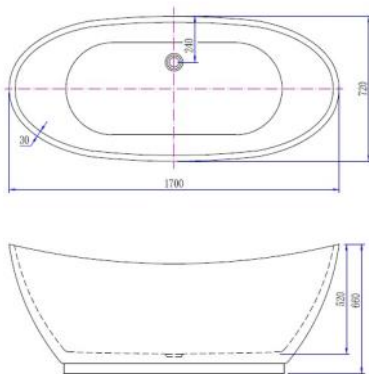

Specifications

FSB -01 Barcelona
Single Ended Slipper Bath

FSB -02 Cordoba
Double Ended Bath

FSB -03 Malaga
Double Ended Bath

FSB -06 Granada
Double Ended Bath