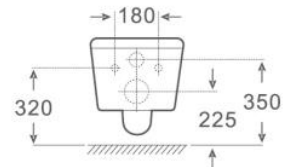

Dubh Black Rimless Wall Pan & Seat

€640.00