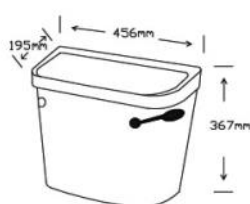

Close Couple Doc M Pack

Matrix Close Coupled Rimless Doc M Pack — Lever Flush

Each pack comprises of:

- 470mm Raised Height Rimless Pan
- Wash Basin 455mm & Brackets
- Swing Arm 760mm
- Toilet Ring Seat
- Lever Flush Cistern & Fittings
- 4 x 600mm Grab Rail Pack
- Sequential Basin Mixer
- Bottle Trap & Waste

CE Compliant and fully WRAS Approved.

Complete Pack Price:

€1,071.00