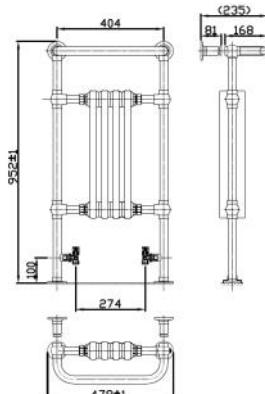

Trad5 Towel Rad