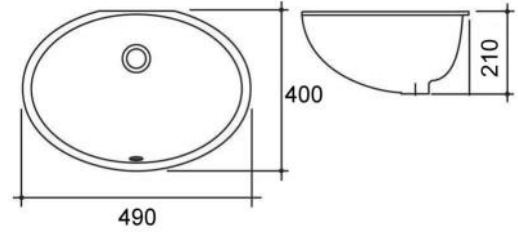

Counter Basins

Under Counter Basin (no tap hole)

€153.00