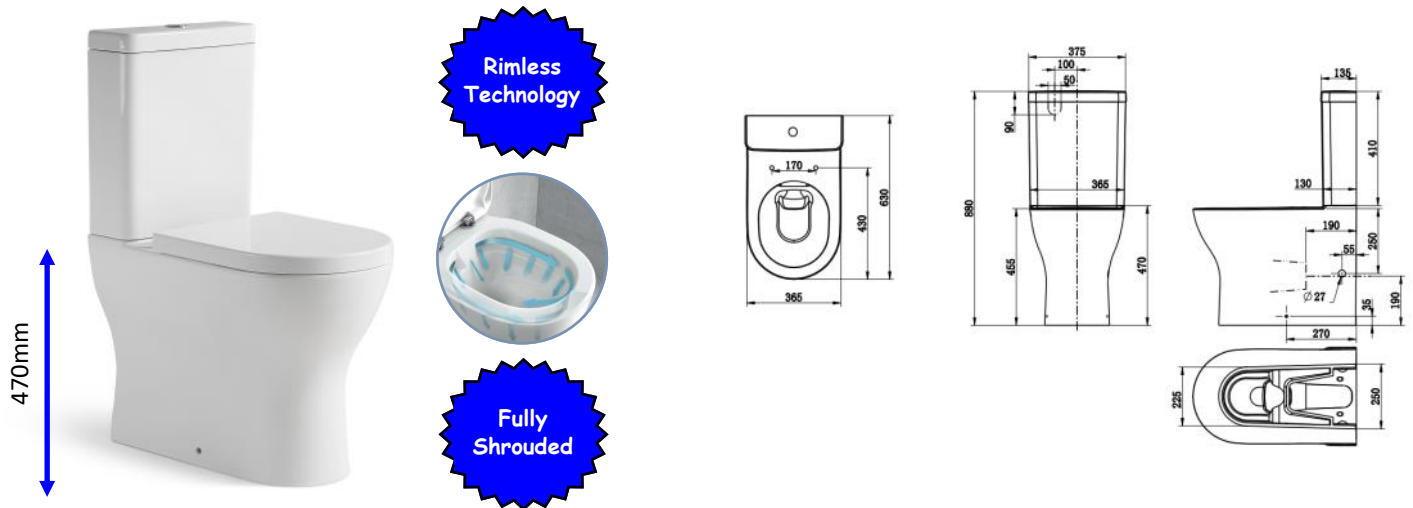

Comfort High Toilets

City Comfort Height Rimless Pan & Seat
City Cistern Dual Button Flush

€404.00
€239.00