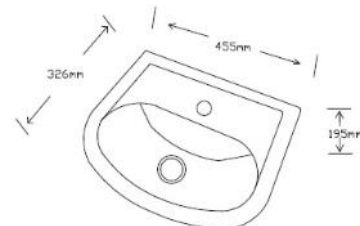

Low Level Doc M Pack

Matrix Close Coupled Rimless Doc M Pack — Lever Flush

Each pack comprises of:

- 470mm Raised Height Rimless Pan
- Wash Basin 455mm & Brackets
- Swing Arm 760mm
- Toilet Ring Seat
- Lever Cistern & Padded Back Rest
- 4 x 600mm Grab Rail Pack
- Sequential Basin Mixer
- Bottle Trap & Waste

CE Compliant and fully WRAS Approved.

Complete Pack Price:

€1,071.00