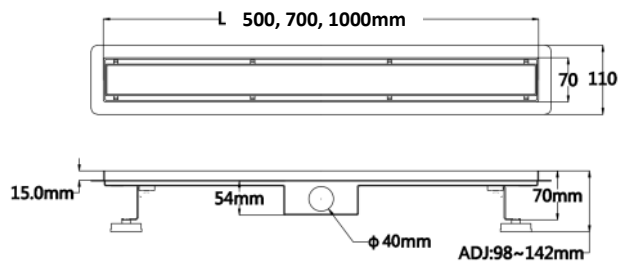

LD500 Linear Floor Drain 500mm

€296.00

LD700 Linear Floor Drain 700mm

€308.00

LD1000 Linear Floor Drain 1000mm

€342.00