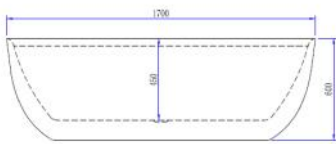

FSB -04 Valencia
Double Ended Bath

FSB -03 Malaga
Double Ended Bath

FSB -06 Granada
Double Ended Bath