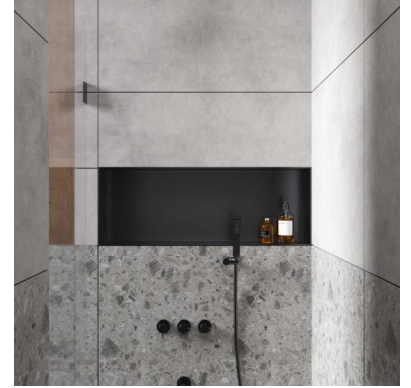

Bathroom Extras