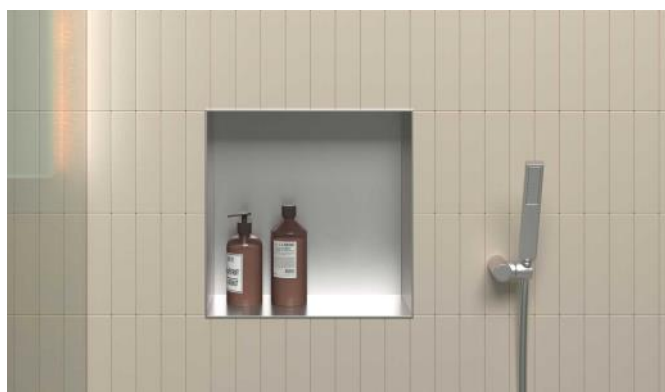

Bathroom Extras

Seats

D-805
iCare Fold Away
Shower Seat

€320.00

SU002SD
Fusion Stainless Steel
Hinge Toilet Seat

€37.00

SU002SC
Aqua Stainless Steel
Hinge Soft Close
Toilet Seat

€60.00

SU023S
D-Shaped Stainless
Steel Hinge Soft
Close Toilet Seat

€84.00

Recessed Shelf

Available
July 2024

RESSQCP
Square Brushed Chrome
Recessed Shelf
270x270x83mm

€123.00

RESRECCP
Rectangular Brushed Chrome
Recessed Shelf
570x270x83mm