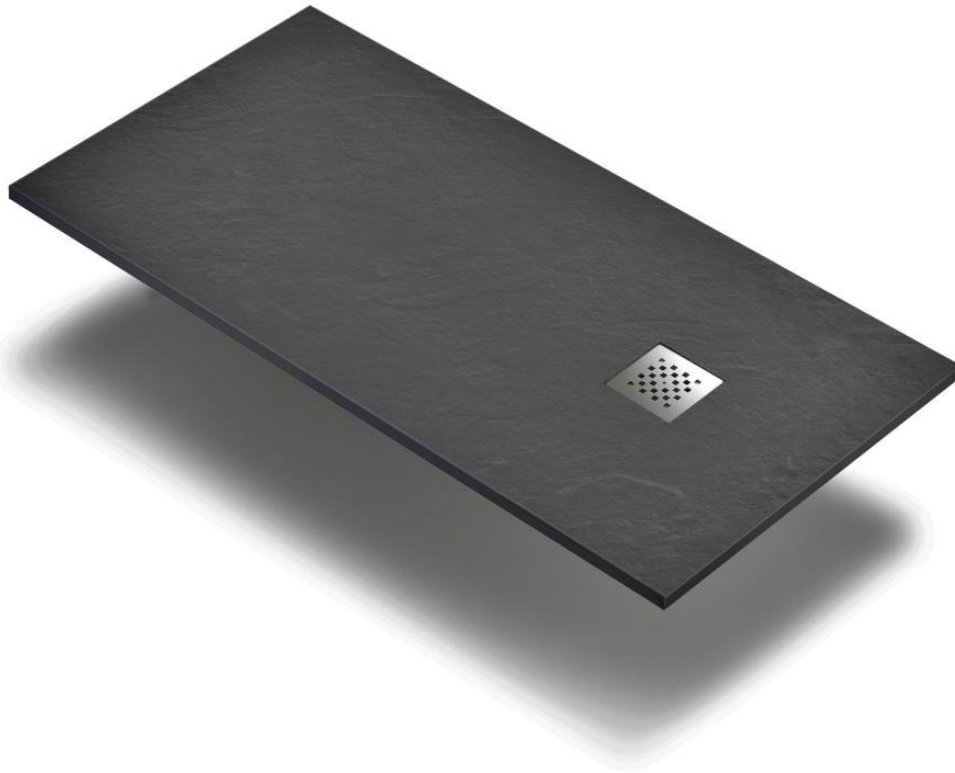

Easy Plumb - Leg & Panel Kit

Easy-Plumb shower trays are raised up on feet. This allows for easy fitting of the waste drain pipe. Since the waste drain pipe can be easily fitted under the shower tray, it can solve tricky installation issues that can arise due to the positioning of joists, etc. Once the waste pipe is fitted and the tray installed, removable panels are then fitted. As these panels are removable, easy access to the drain pipe is possible.

The easy plumb system is available on all slim shower tray sizes.

(Stated sizes are +/- 5mm tolerance)

Code	Price
EASYPLUMB	€215.00

Slate Shower Trays

C3 Anti-slip
Certification

Anti-bacterial
Surface

Stainless Steel Grid
& Waste included