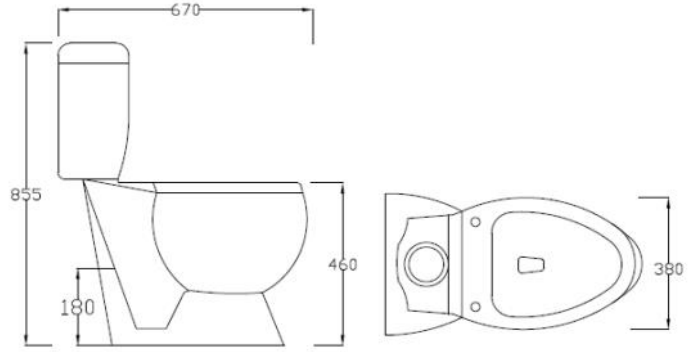

Comfort High Pan & Seat
Comfort Cistern Lever Flush

€239.00
€173.00