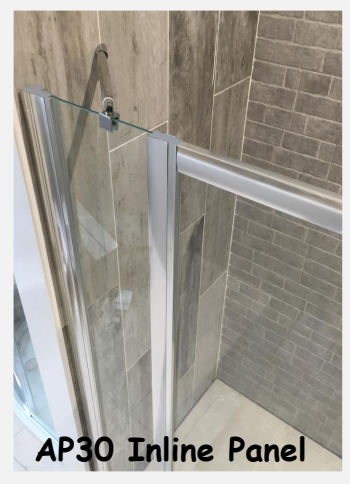

Aero Inline Pivot Door

AP30 Inline Panel

Code	Size	Adjustment	Door Access	Price
AV10	1000	950-990	474	€586.00
AV80+AP30	1100	1020-1080	585	€721.00
AV90+AP30	1200	1120-1180	685	€721.00

Height 1850mm	✓
CE approved 6mm toughened safety glass BS EN12150 Class 1	✓
Universal opening	✓
Magnetic door strips	✓
Chrome handles	✓
Quick assembly	✓
Polished chrome finish	✓
Easy clean glass	✓