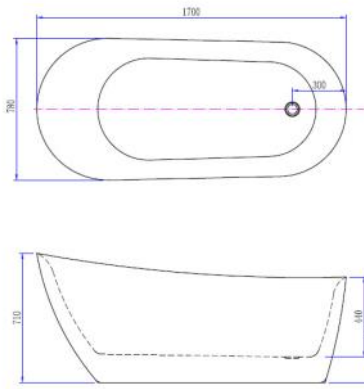

Specifications

FSB -01 Barcelona
Single Ended Slipper Bath