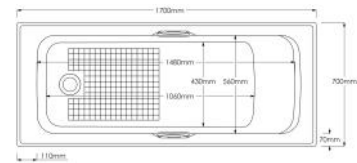

Sidney 1500 x 700

Cara 1700 x 700

Weiss 1700 x 700