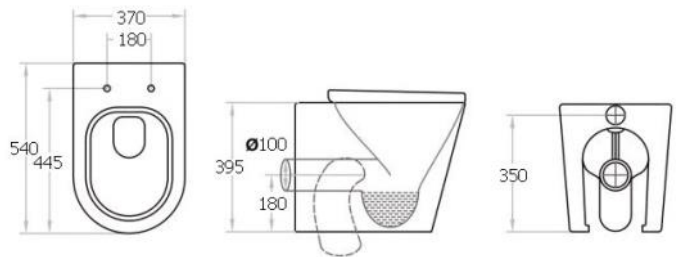

€404.00
 €239.00

Ava Comfort Rimless Height Pan & Seat
Ava Cistern Dual Button Flush

€404.00
 €239.00

Back to Wall Toilets

Concealed Cistern inc Dual Flush Button

€148.00

Zoe Rimless Floor Pan & Seat

€338.00