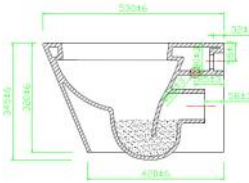

Zoe Rimless Wall Pan & Seat

€338.00