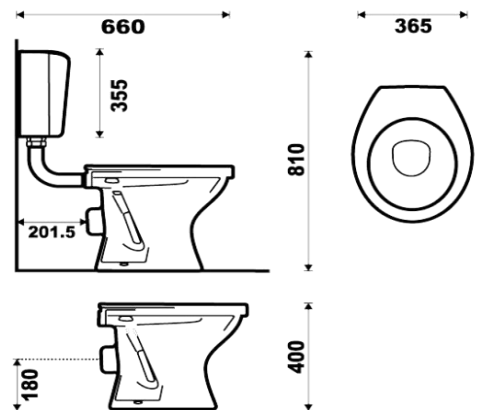

Comfort High Pan & Seat

€239.00

Comfort Cistern Lever Flush

€173.00

Comfort Cistern Dual Button Flush

€173.00

Rapido Low Level Pan (no seat included)

€99.00