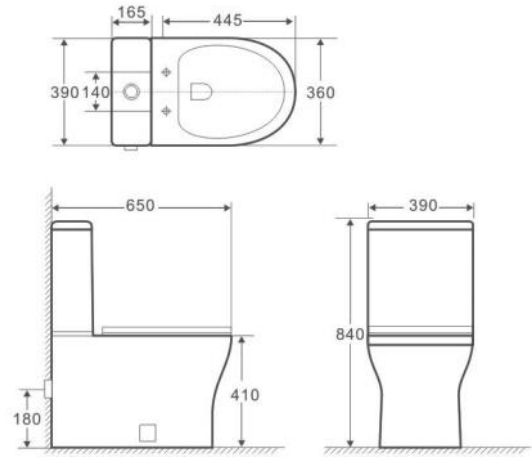

Fully Shrouded Toilets

Eclipse Rimless Pan & Seat
Eclipse Cistern Dual Button Flush

€308.00
€205.00