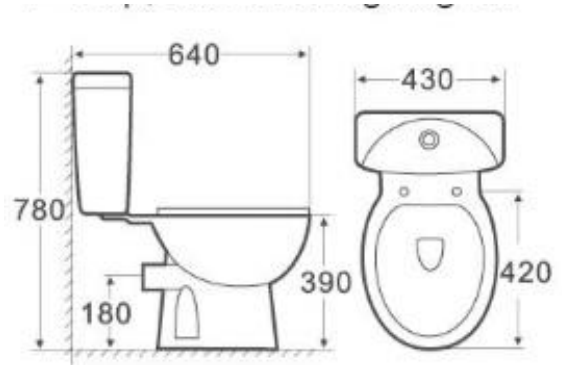

Open Back Toilets

Zeta Pan & Seat

€148.00

Zeta Cistern Dual Button Flush

€99.00