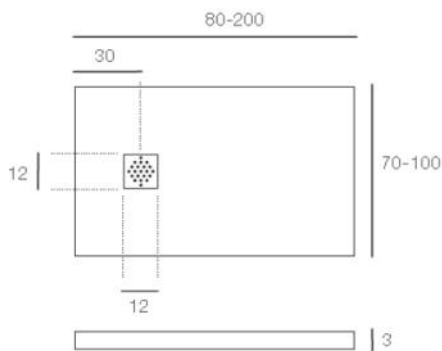

The easy plumb system is available on all slim shower tray sizes.

(Stated sizes are +/- 5mm tolerance)

Code	Price
EASYPLUMB	€215.00

Slate Shower Trays

C3 Anti-slip
Certification

Anti-bacterial
Surface

Stainless Steel Grid
& Waste included