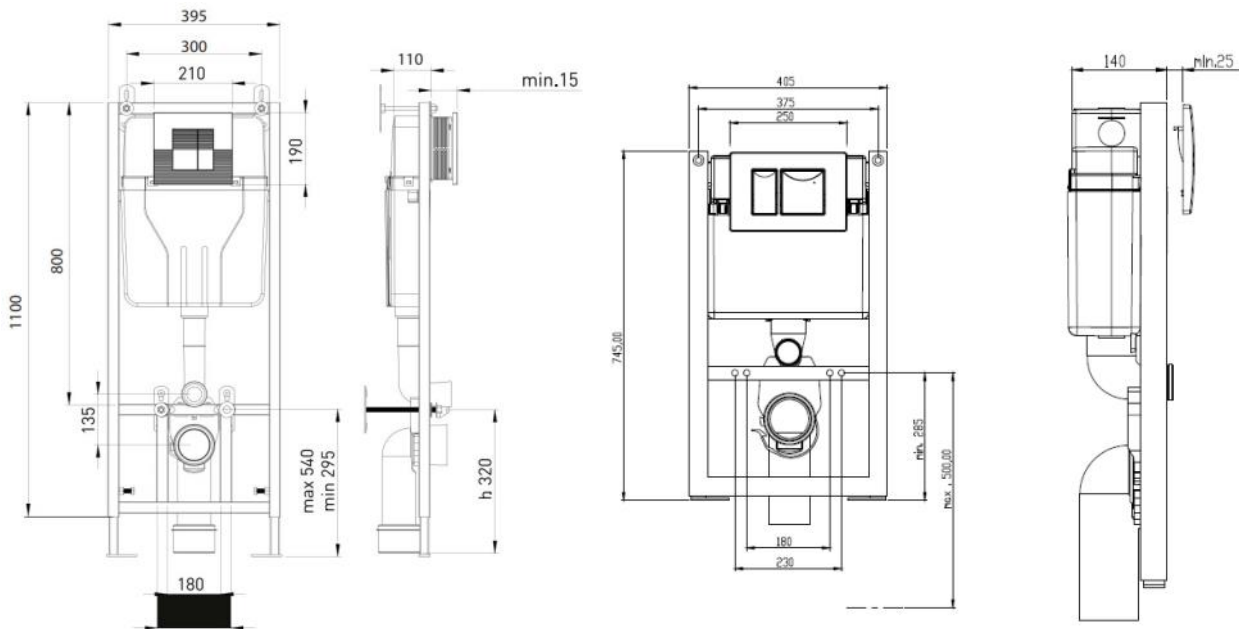

FSB -07 Palma
Double Slipper Double Ended Bath

SAN100/1100 Concealed Wall Frame

SAN140/850 Concealed Wall Frame