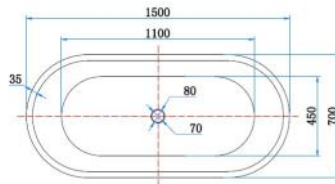

FSB -04 Valencia
Double Ended Bath

FSB -03 Malaga
Double Ended Bath

FSB -06 Granada
Double Ended Bath