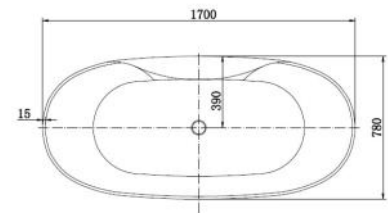

FSB -04 Valencia
Double Ended Bath

FSB -03 Malaga
Double Ended Bath

FSB -06 Granada
Double Ended Bath