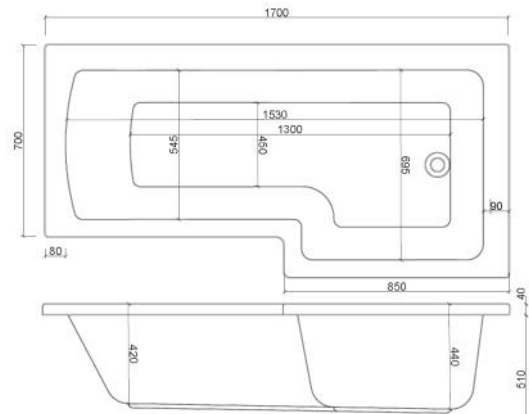

L Shaped Shower Bath
1700 x 850 RH