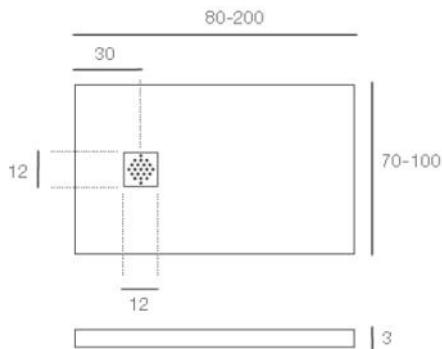

Slate Shower Trays

C3 Anti-slip
Certification

Anti-bacterial
Surface

Stainless Steel Grid
& Waste included

Code	Size (mm)	Colour	Price
WST-18	1000 x 800	White	€579.00
WST-19	1000 x 900	White	€613.00
WST-10	1000 x 1000	White	€822.00
WST-128	1200 x 800	White	€579.00
WST-129	1200 x 900	White	€679.00
WST-1210	1200 x 1000	White	€886.00
WST-148	1400 x 800	White	€689.00
WST-149	1400 x 900	White	€748.00
WST-158	1500 x 800	White	€714.00
WST-159	1500 x 900	White	€778.00
WST-168	1600 x 800	White	€778.00
WST-177	1700 x 700	White	€834.00
WST-178	1700 x 800	White	€815.00
WST-179	1700 x 900	White	€911.00