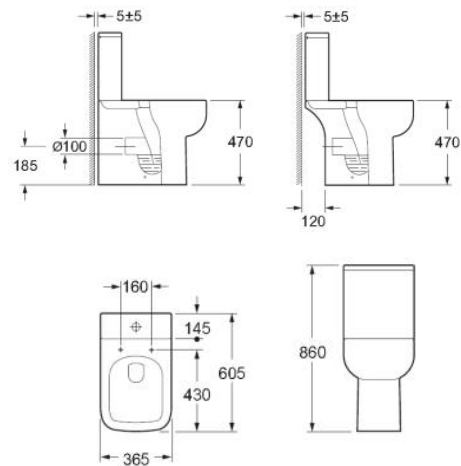

Nero Comfort Height Rimless Pan & Seat

€338.00

Nero Cistern Dual Button Flush

€173.00