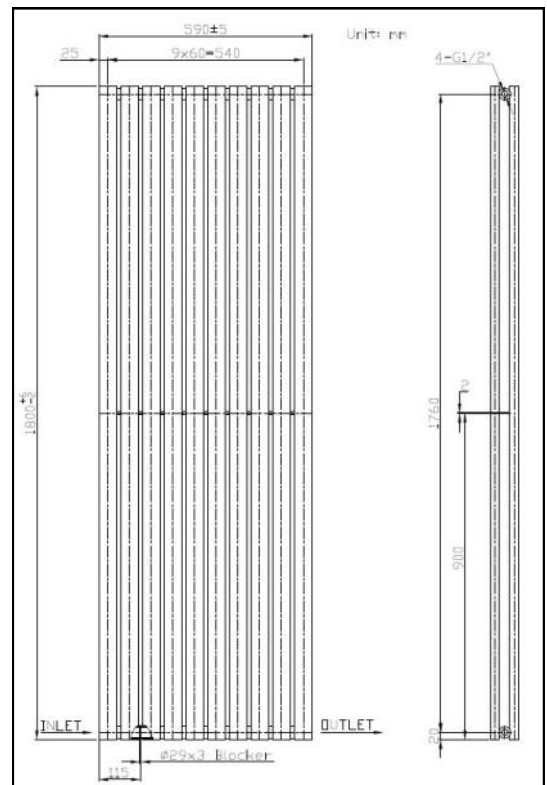

Fahrenheit Vertical Radiators

€62.00

Code	Height	Width	Columns	Colour	BTU @T62	Price
VRW182	1800	240	8	White	3893	€492.00
VRW184	1800	472	16	White	6520	€559.00
VRW186	1800	590	20	White	9403	€746.00

1800 x 590

Pipe centre out from wall allow 50mm (+/-5mm)

Radiator depth from wall (inc bracket) to front of rad 90mm (+/-5mm)