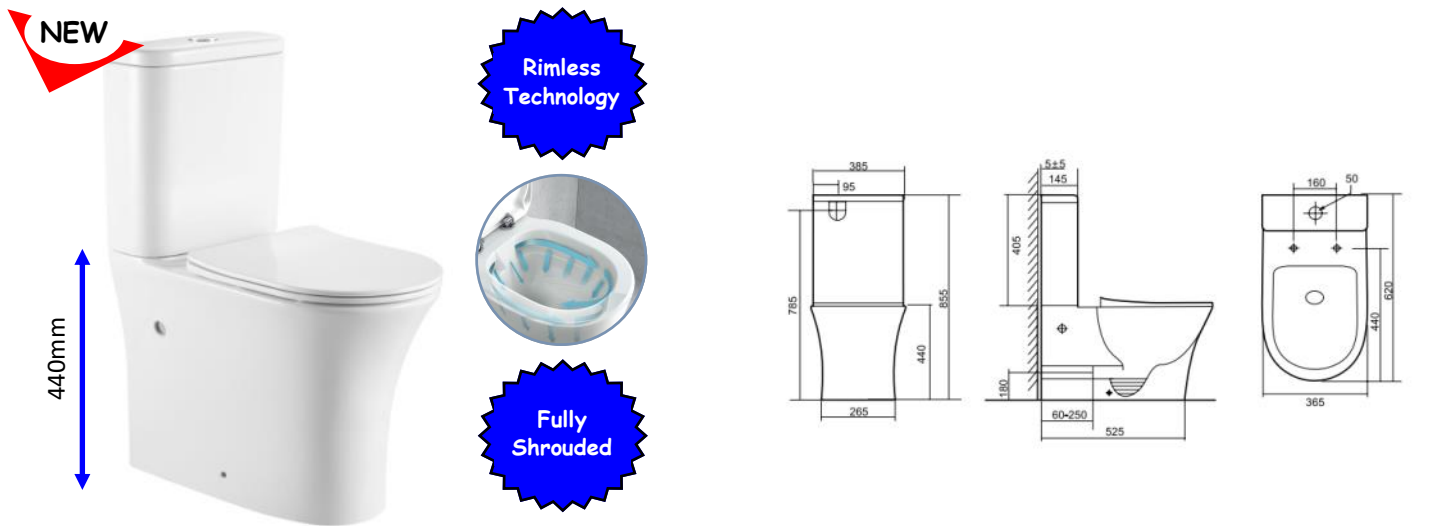

€374.00
€165.00

Rimless Technology

Open Back

Nero Comfort Height Rimless Pan & Seat
Nero Cistern Dual Button Flush

€338.00
€173.00

Comfort High Toilets

City Comfort Height Rimless Pan & Seat
City Cistern Dual Button Flush

€404.00
 €239.00

Ava Comfort Rimless Height Pan & Seat
Ava Cistern Dual Button Flush

€404.00
 €239.00

Back to Wall Toilets

Concealed Cistern inc Dual Flush Button

€148.00

Zoe Rimless Floor Pan & Seat

€338.00