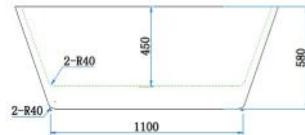

FSB -04 Valencia
Double Ended Bath

FSB -03 Malaga
Double Ended Bath

FSB -06 Granada
Double Ended Bath