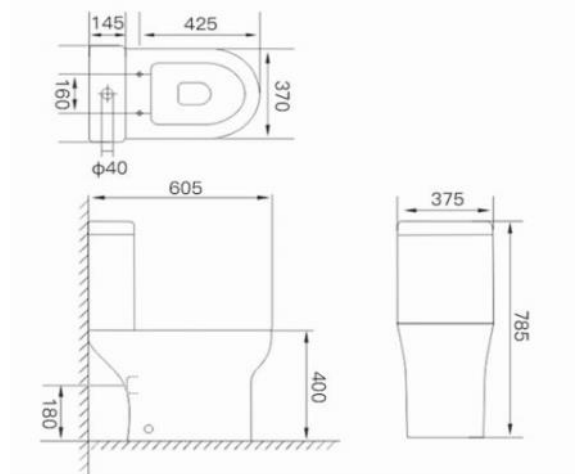

Nova Rimless Pan & Seat

€222.00

Nova Cistern Dual Button Flush

€153.00