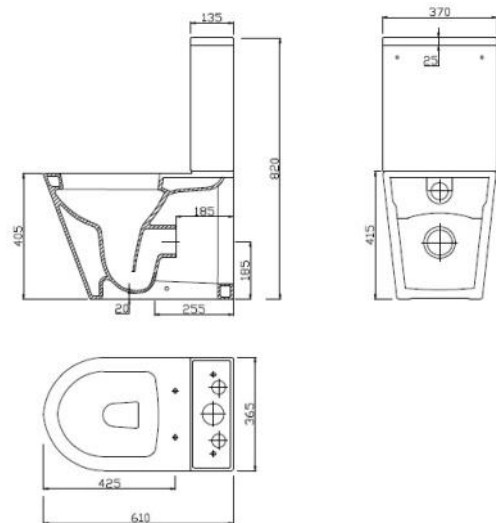

Zoe Rimless Pan & Seat
Zoe Cistern Dual Button Flush

€338.00
€222.00