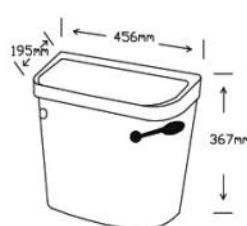

Low Level Doc M Pack

Matrix Close Coupled Rimless Doc M Pack — Lever Flush

Each pack comprises of:

- 470mm Raised Height Rimless Pan
- Wash Basin 455mm & Brackets
- Swing Arm 760mm
- Toilet Ring Seat
- Lever Cistern & Padded Back Rest
- 4 x 600mm Grab Rail Pack
- Sequential Basin Mixer
- Bottle Trap & Waste

CE Compliant and fully WRAS Approved.

Complete Pack Price:

€1,071.00