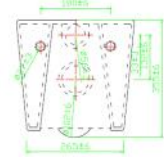

Zoe Rimless Wall Pan & Seat

€338.00