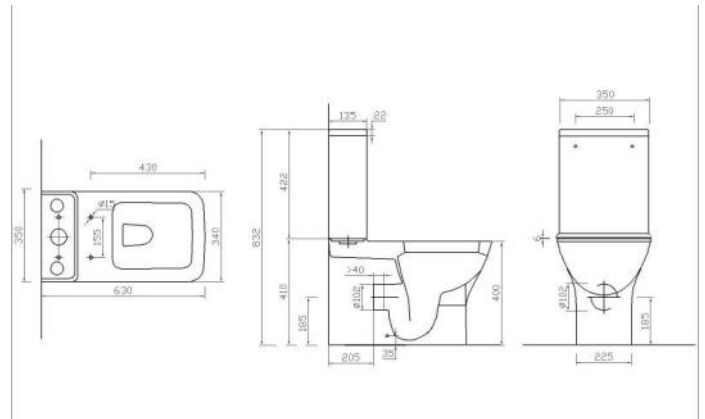

Orca Pan & Seat
Orca Cistern Dual Button Flush

€291.00
€178.00