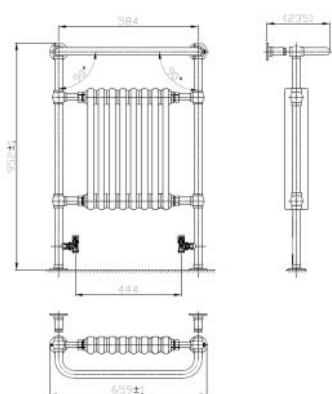

Trad10 Towel Rad