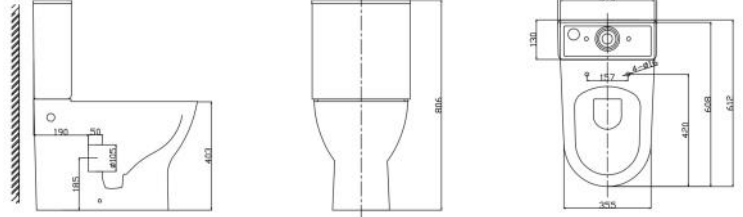

Note: Can take water feed externally

Rio Rimless Pan & Seat

€271.00

Rio Cistern Dual Button Flush

€173.00

Rimless Technology

Short Projection

Viola Rimless Pan & Seat