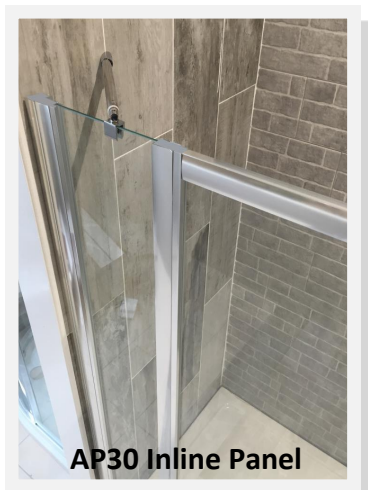

Aero Side Panel

Lifetime Guarantee
Quality
MATRIX
Assured

X PROTECT
Easy Clean Glass Treatment

Code	Size	Adjustment	Door Access	Price
AP70	700	670-690	n/a	€303.00
AP76	760	730-750	n/a	€303.00
AP80	800	770-790	n/a	€303.00
AP90	900	870-890	n/a	€303.00
AP10	1000	970-990	n/a	€352.00
AP80+AP30	1100	1040-1080	n/a	€574.00
AP90+AP30	1200	1140-1180	n/a	€574.00

Extension Profile

AExt40	40	n/a	n/a	€123.00

Height 1850mm	✓
CE approved 6mm toughened safety glass BS EN12150 Class 1	✓
Polished chrome finish	✓
Frameless design	✓
Quick assembly	✓
Easy clean glass	✓