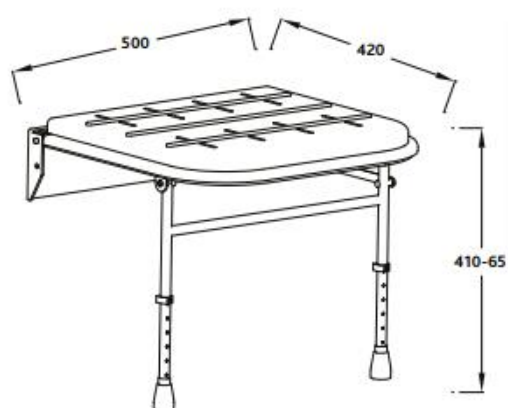

€212.00

€94.00

Libra Range

ACC06 Libra 6 Piece Accessory Pack

includes: paper holder, towel ring, robe hook, towel bar, tumbler & holder and soap holder

€106.00

Shower Seat

D-805