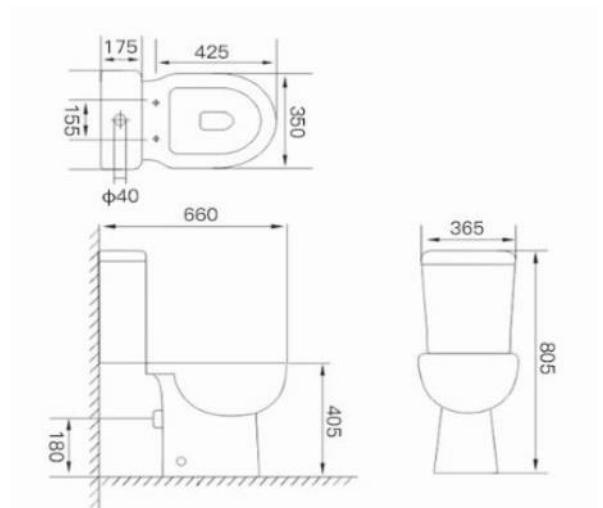

Evo Rimless Pan & Seat

€173.00

Evo Cistern Dual Button Flush

€119.00