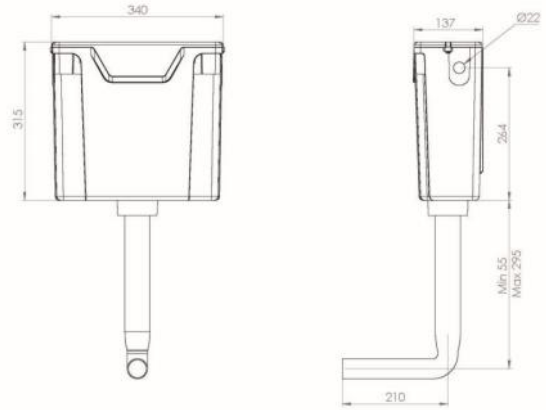

Back to Wall Toilets

Concealed Cistern inc Dual Flush Button

€148.00